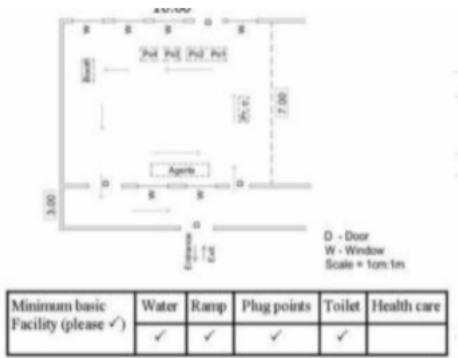

Nazri Naksha

Google Map View

Polling Station Building Front View

Polling Station Front View

Cad View

Key MAP View