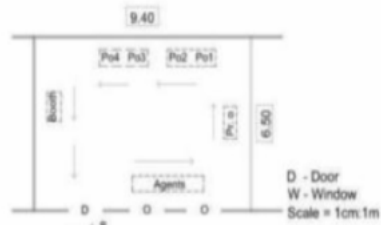

Nazri Naksha

Google Map View

Polling Station Building Front View

Polling Station Front View

Cad View

Minimum basic Facility (please ✓)	Water	Ramp	Plug points	Toilet	Health care
	✓		✓	✓	

Key MAP View