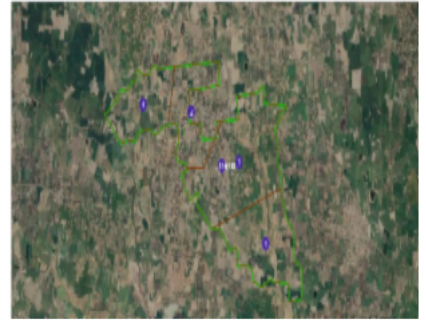

Nazri Naksha

Google Map View