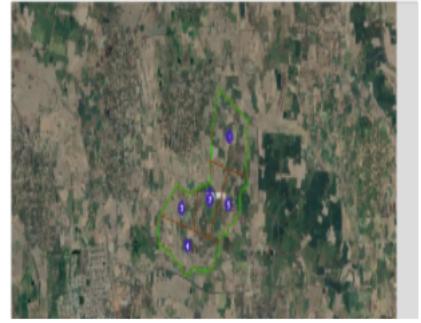

Nazri Naksha

Google Map View