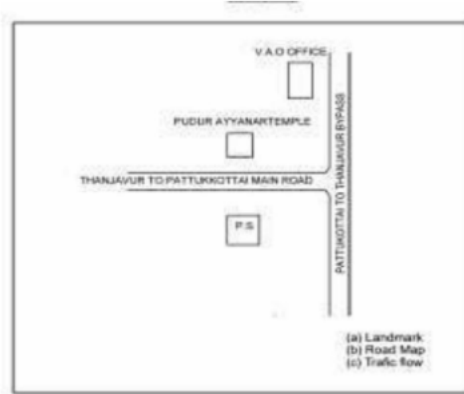

Nazri Naksha

Google Map View

Polling Station Building Front View

Polling Station Front View

Cad View

Key MAP View