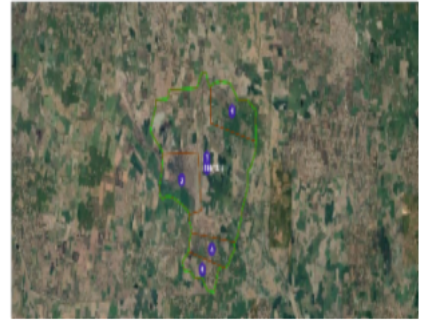

Nazri Naksha

Google Map View