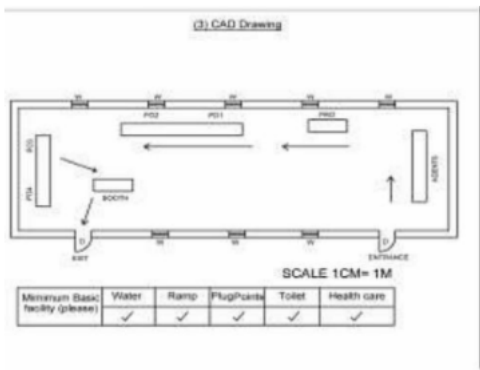

Nazri Naksha

Google Map View

Polling Station Building Front View

Polling Station Front View

Cad View

Key MAP View