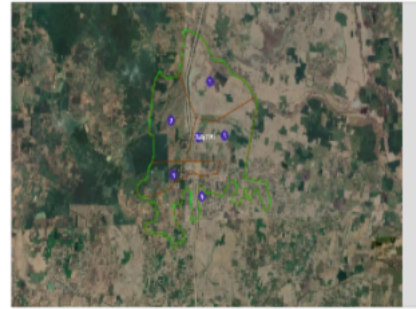

Nazri Naksha

Google Map View