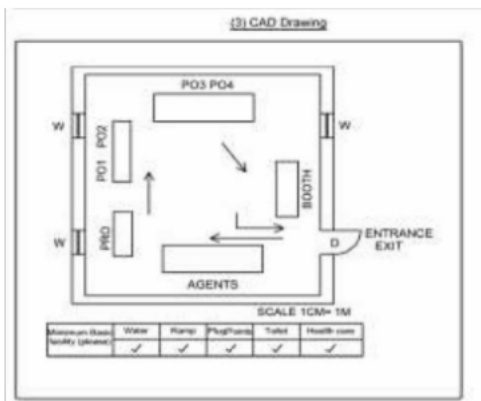

Nazri Naksha

Google Map View

Polling Station Building Front View

Polling Station Front View

Cad View

Key MAP View