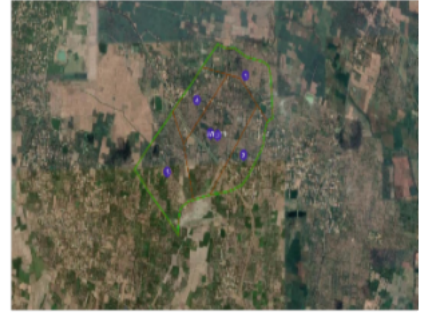

Nazri Naksha

Google Map View