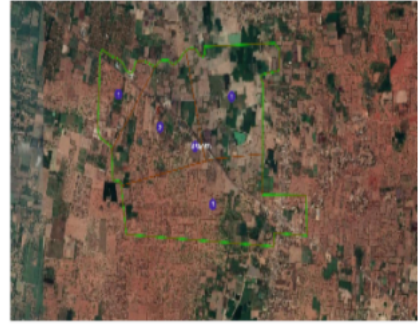

Nazri Naksha

Google Map View