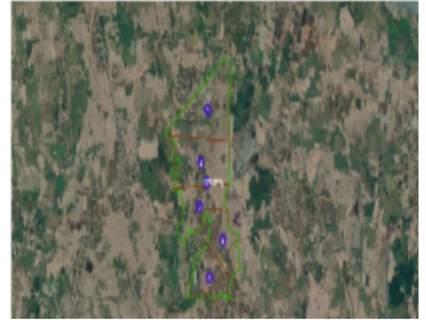

Nazri Naksha

Google Map View