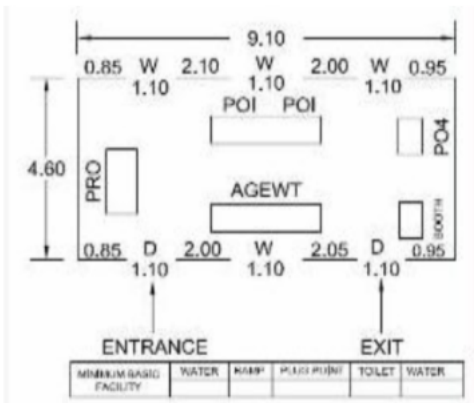

Nazri Naksha

Google Map View

Polling Station Building Front View

Polling Station Front View

Cad View

Key MAP View