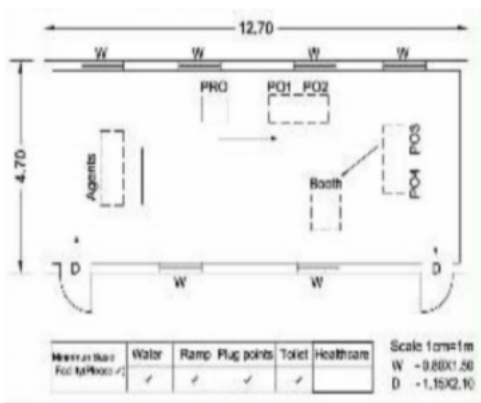

Nazri Naksha

Google Map View

Polling Station Building Front View

Polling Station Front View

Cad View

Key MAP View