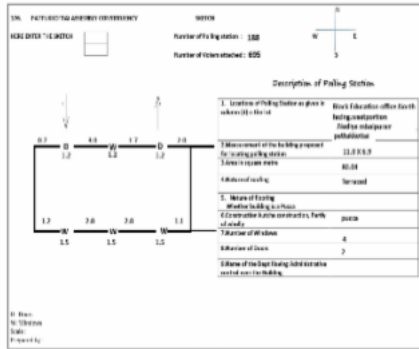

Nazri Naksha

Google Map View

Polling Station Building Front View

Polling Station Front View

Cad View

Key MAP View