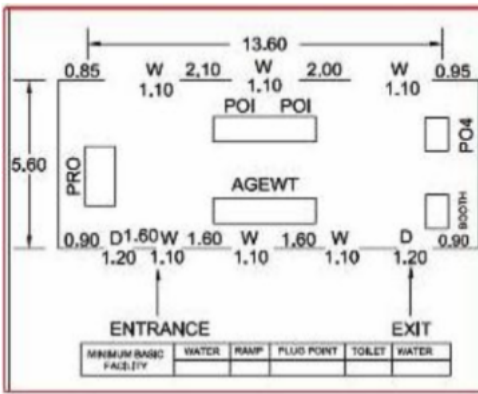

Nazri Naksha

Google Map View

Polling Station Building Front View

Polling Station Front View

Cad View

Key MAP View