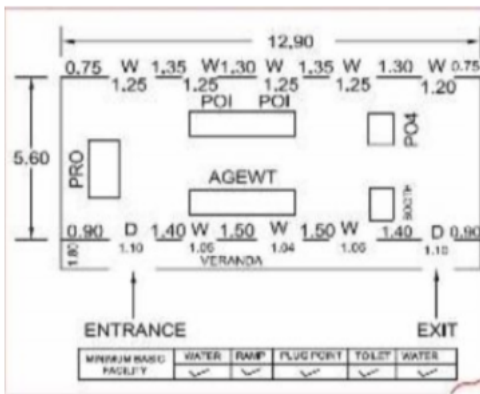

Nazri Naksha

Google Map View

Polling Station Building Front View

Polling Station Front View

Cad View

Key MAP View