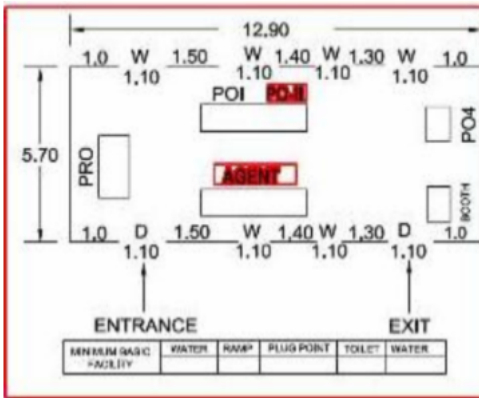

Nazri Naksha

Google Map View

Polling Station Building Front View

Polling Station Front View

Cad View

Key MAP View