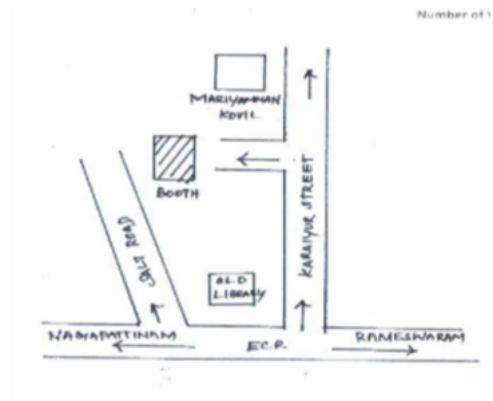

Google Map View

Polling Station Building Front View

Polling Station Front View

Cad View

Key MAP View

<p>SRM PATTIKOTTADE KOTTAIRI COMMUNITY</p> <p>NO. OF POLLING STATIONS: 1</p> <p>NO. OF BOOTH: 1</p>	<p>WATER</p> <p>Number of Registration: 256</p> <p>Number of Voters attached: 405</p>	
	<p><b>Description of Polling Station</b></p> <p>1. Location of Polling Station as given in schedule in the act: Polling station (to be used, reserved building)Booth facing north portion towards the entrance</p> <p>2. Measurement of the building required for installing booth: Built up: 30.00</p> <p>3. Area of booth: 30.00</p> <p>4. Nature of building: Permanent</p> <p>5. Nature of flooring: concrete</p> <p>6. Whether building is a place: place</p> <p>7. Government or private ownership, Party of party: private</p> <p>8. Material of roof: S</p> <p>9. Nature of roof: flat</p> <p>10. Nature of the floor: concrete</p> <p>11. Nature of the floor: concrete</p>	<p>Number of 1</p>