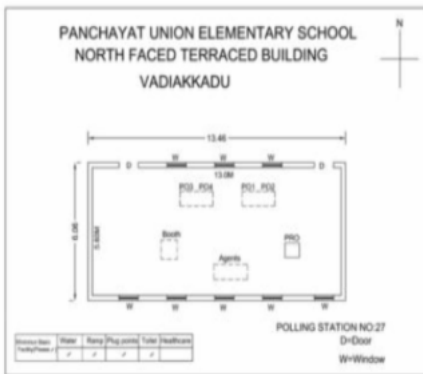

Nazri Naksha

Google Map View

Polling Station Building Front View

Polling Station Front View

Cad View

Key MAP View