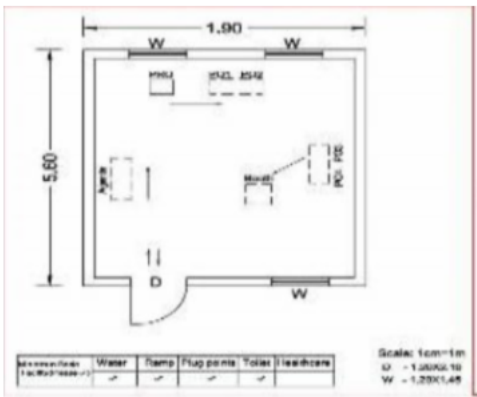

Nazri Naksha

Google Map View

Polling Station Building Front View

Polling Station Front View

Cad View

Key MAP View