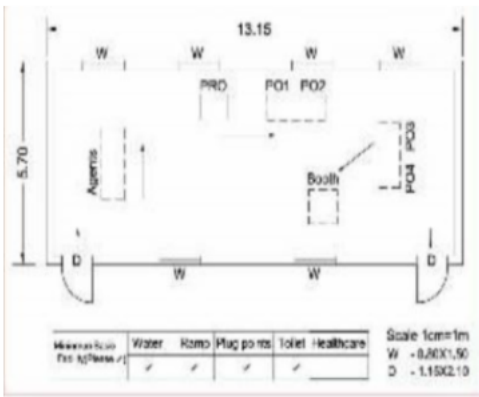

Nazri Naksha

Google Map View

Polling Station Building Front View

Polling Station Front View

Cad View

Key MAP View