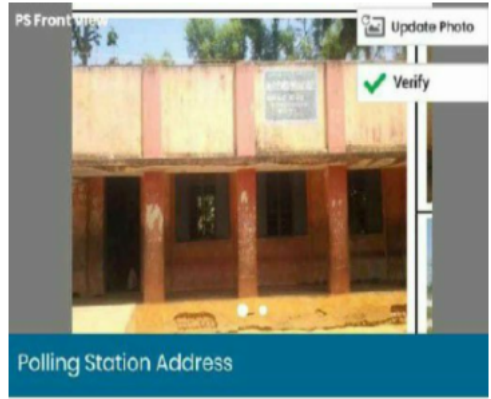

Polling Station Front View