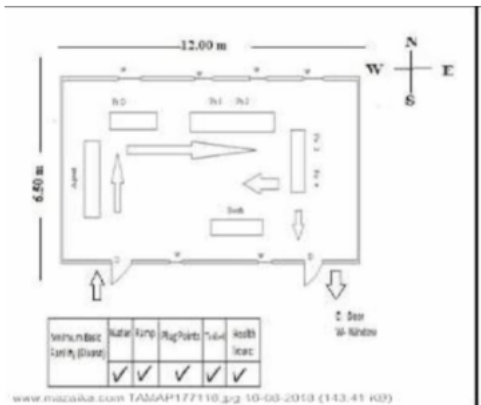

Nazri Naksha

Google Map View

Polling Station Building Front View

Polling Station Front View

Cad View

Key MAP View