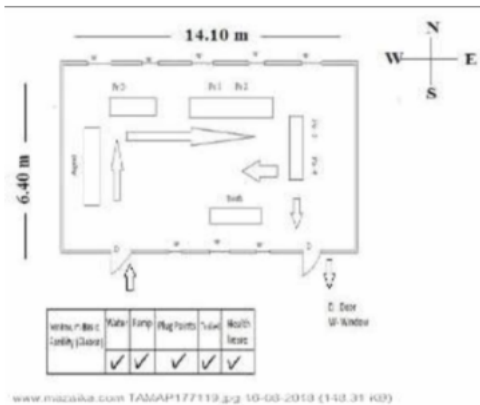

Nazri Naksha

Google Map View

Polling Station Building Front View

Polling Station Front View

Cad View

Key MAP View