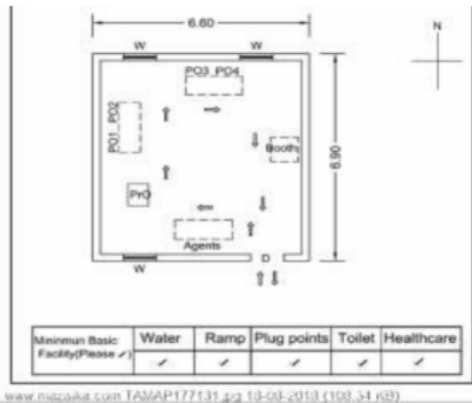

Nazri Naksha

Google Map View

Polling Station Building Front View

Polling Station Front View

Cad View

Key MAP View