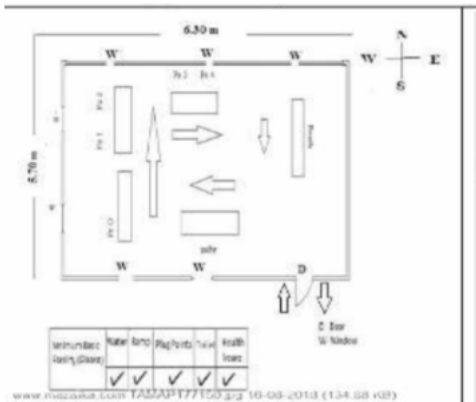

Nazri Naksha

Google Map View

Polling Station Building Front View

Polling Station Front View

Cad View

Key MAP View