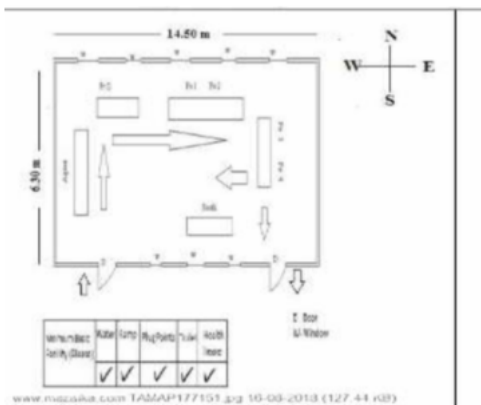

Nazri Naksha

Google Map View

Polling Station Building Front View

Polling Station Front View

Cad View

Key MAP View