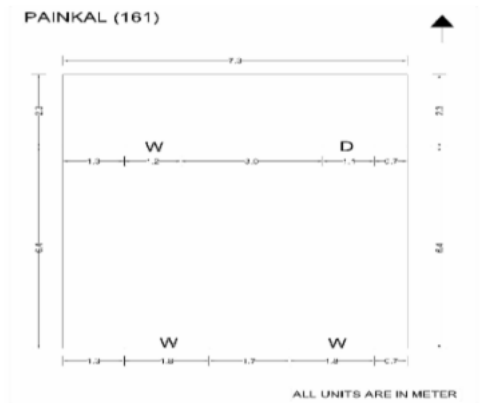

Nazri Naksha

Google Map View

Polling Station Building Front View

Polling Station Front View

Cad View

Key MAP View