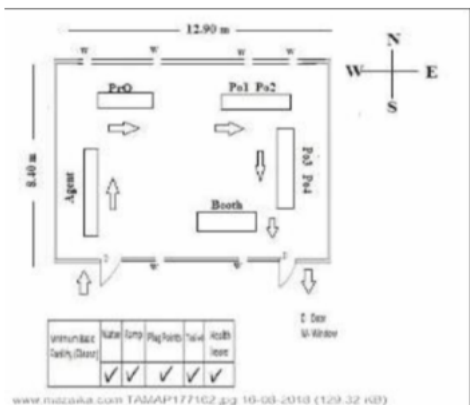

Cad View

www.mca.gov.in TAMAP177102.ppt 10-03-2010 (129.32 KB)