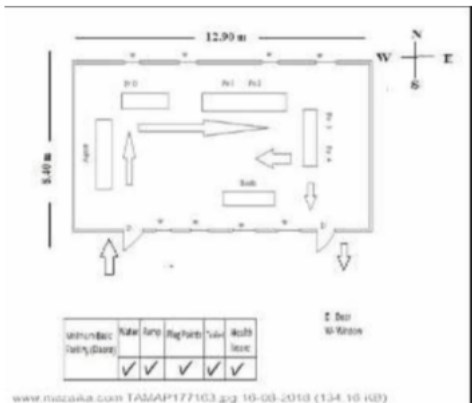

Cad View

www.mca.gov.in TAMAP177103.ppt 10-03-2010 (134.10 KB)