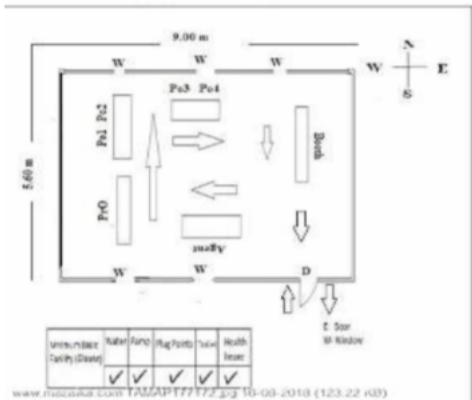

Nazri Naksha

Google Map View

Polling Station Building Front View

Polling Station Front View

Cad View

Key MAP View