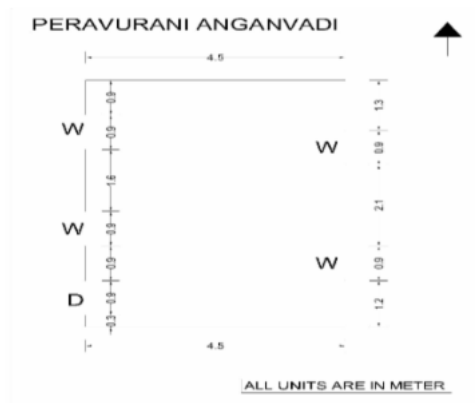

Nazri Naksha

Google Map View

Polling Station Building Front View

Polling Station Front View

Cad View

Key MAP View