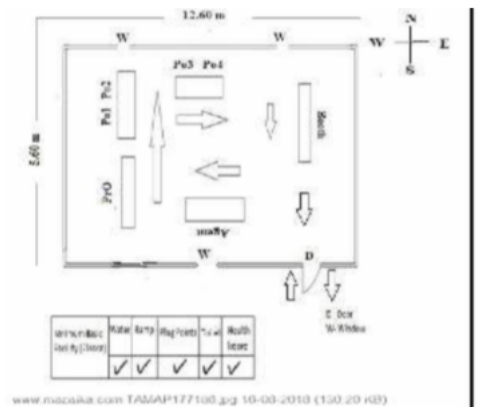

Nazri Naksha

Google Map View

Polling Station Building Front View

Polling Station Front View

Cad View

Key MAP View