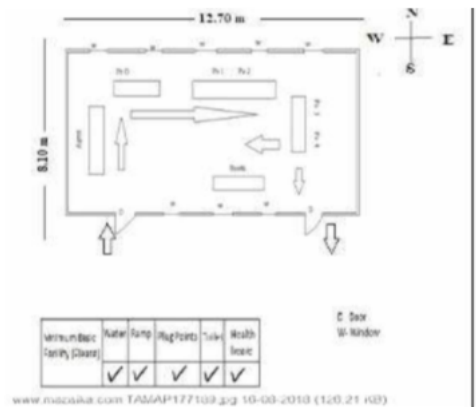

Nazri Naksha

Google Map View

Polling Station Building Front View

Polling Station Front View

Cad View

Key MAP View