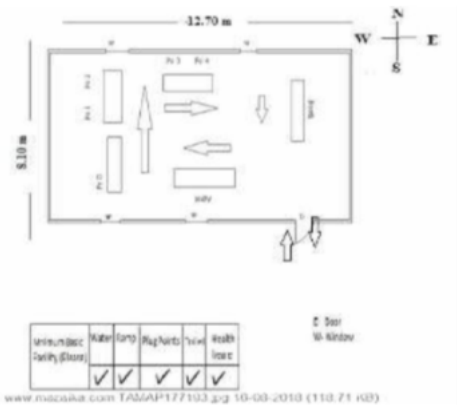

Nazri Naksha

Google Map View

Polling Station Building Front View

Polling Station Front View

Cad View

Key MAP View