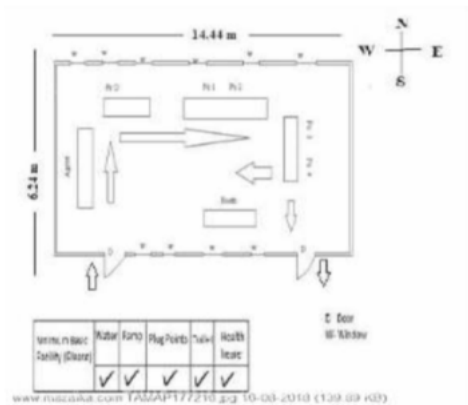

Nazri Naksha

Google Map View

Polling Station Building Front View

Polling Station Front View

Cad View

Key MAP View