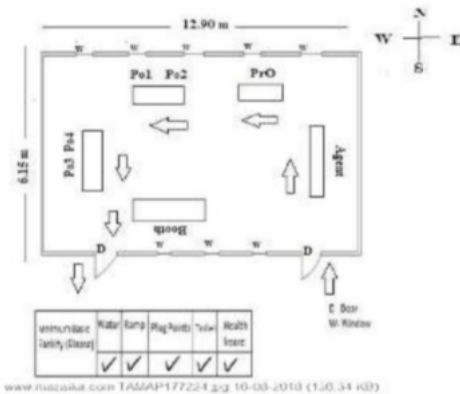

Google Map View

Polling Station Building Front View

www.mazaka.com TAMAP177224.jpg 10-03-2018 (130.34 rGB)

Polling Station Front View

www.mazaka.com TAMAP177224.jpg 10-03-2018 (130.34 rGB)

Cad View

www.mazaka.com TAMAP177224.jpg 10-03-2018 (130.34 rGB)