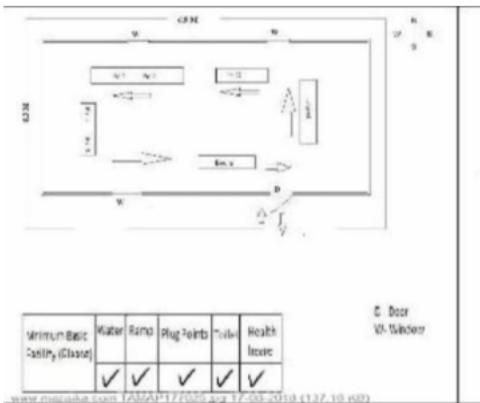

Nazri Naksha

Google Map View

Polling Station Building Front View

www.mcaaka.com TAMAP177025.ppt 17-03-2018 (137.10 KB)

Polling Station Front View

Cad View

Key MAP View