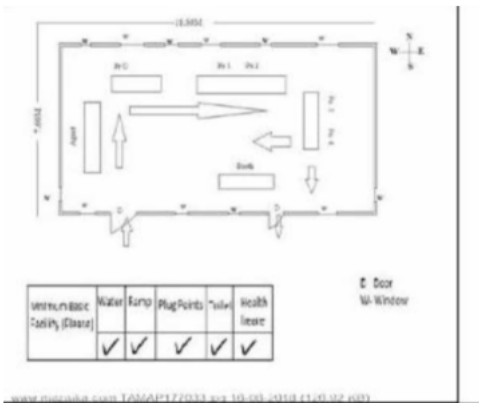

Google Map View

Polling Station Building Front View

www.mca2k.com TAMAP177033.jpg 16-03-2018 (120.92 kB)

Polling Station Front View

Cad View

www.mca2k.com TAMAP177033.jpg 16-03-2018 (120.92 kB)

Key MAP View