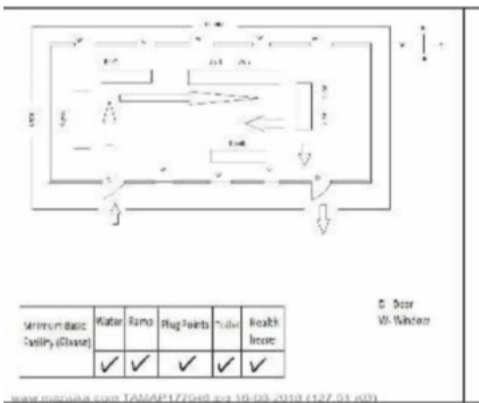

Nazri Naksha

Google Map View

Polling Station Building Front View

Polling Station Front View

Cad View

Key MAP View