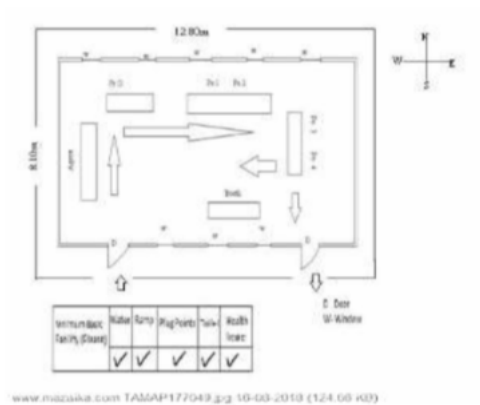

Nazri Naksha

Google Map View

Polling Station Building Front View

Polling Station Front View

Cad View

Key MAP View