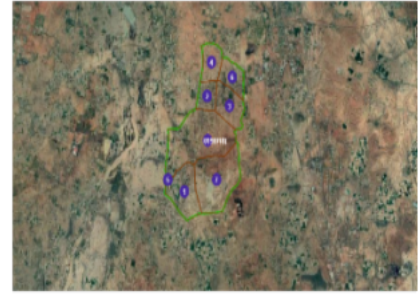

Nazri Naksha

Google Map View