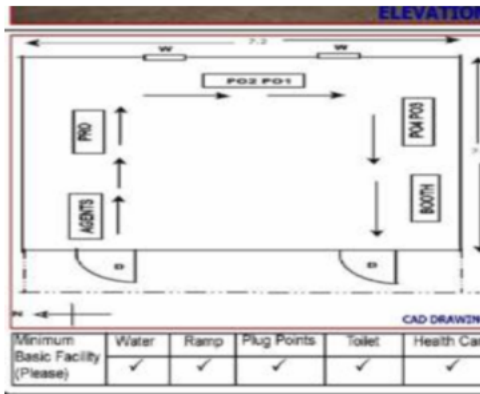

Nazri Naksha

Google Map View

Polling Station Building Front View

Polling Station Front View

Cad View

Key MAP View