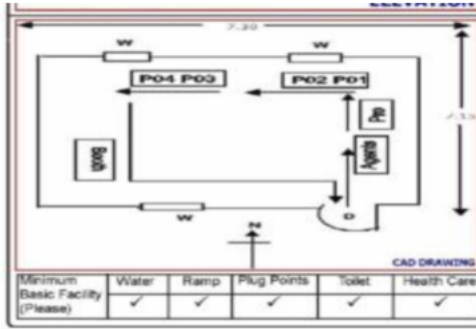

Nazri Naksha

Google Map View

Polling Station Building Front View

Polling Station Front View

Cad View

Key MAP View