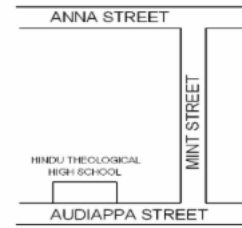

Key MAP View

KEY MAP

- a) Landmarks
- b) Road Names
- c) Traffic flow