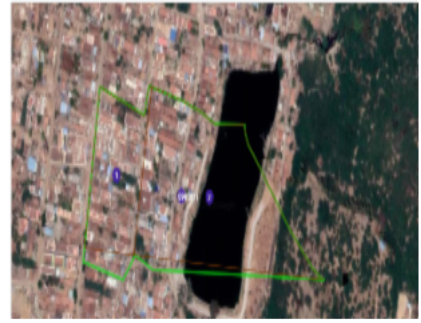

Nazri Naksha

Google Map View