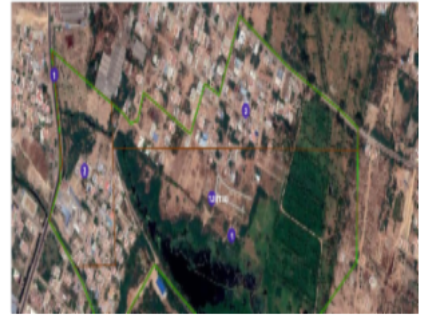

Nazri Naksha

Google Map View