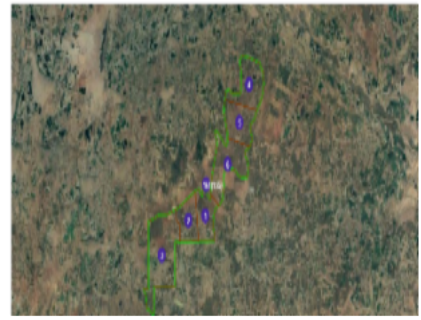

Nazri Naksha

Google Map View