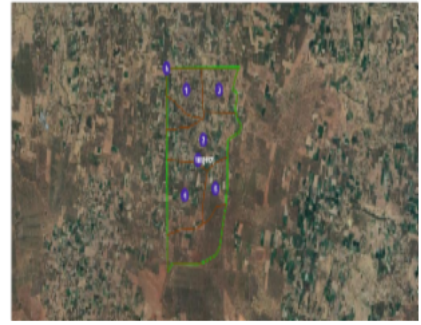

Nazri Naksha

Google Map View