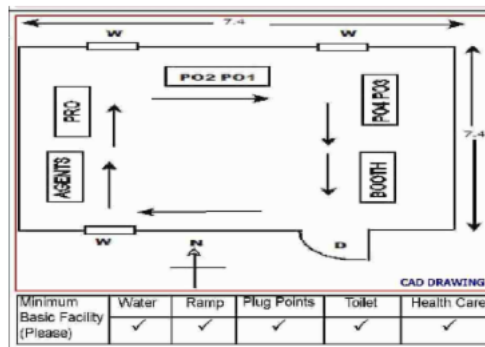

Nazri Naksha

Google Map View

Polling Station Building Front View

Polling Station Front View

Cad View

Key MAP View